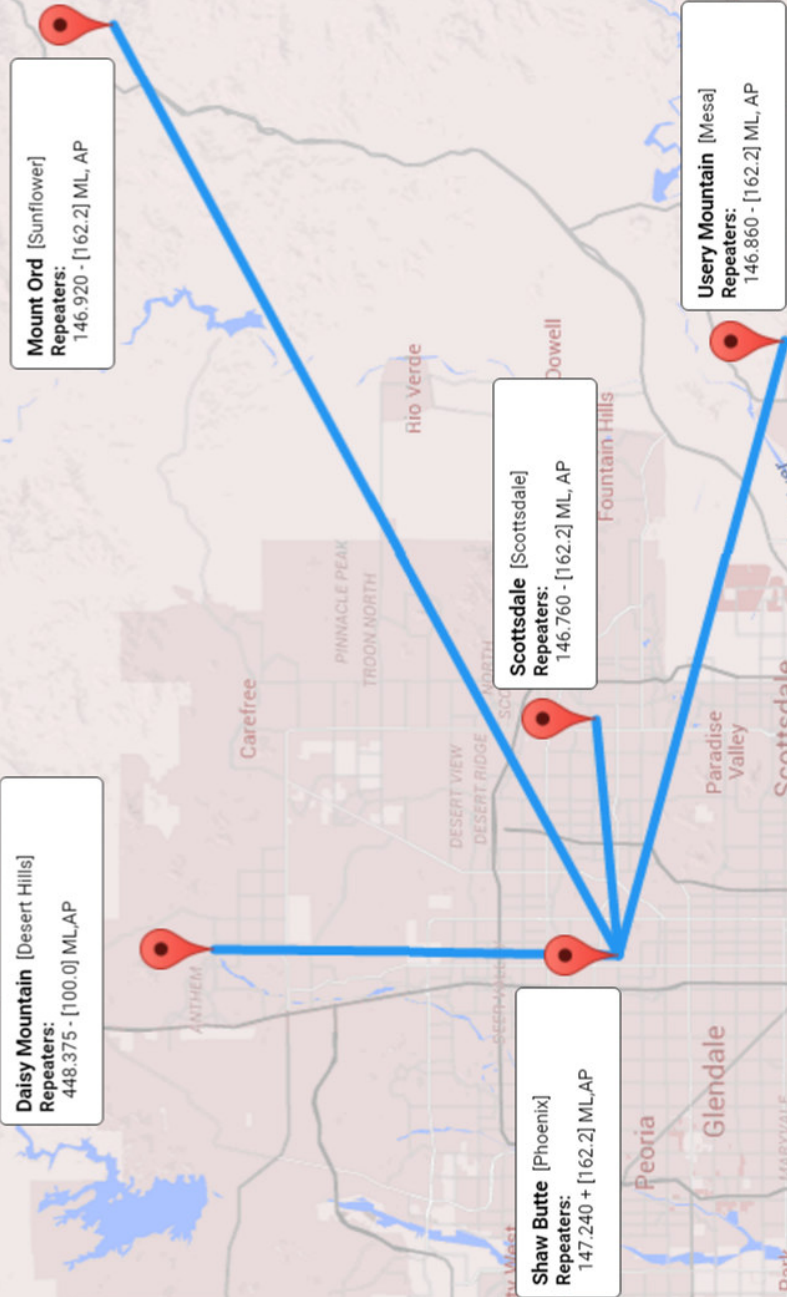

Monument Peak [California]
 Repeaters:
 147.240 + [103.5] CalZ
 446.750 [107.2] CalZ
[Info](#) (Not an ARA Repeater)

Scottsdale [Scottsdale]
 Repeaters:
 146.760 - [162.2] ML, AP
 441.625 + [100.0] NL
 927.1625 - [151.4] NL

White Tanks [Black Hills Range]
 Repeaters:
 146.940 - [162.2] CalZ (UCL)
 441.725 + [100.0] CalZ
 927.3375 - [151.4]

Usery Mountain [Mesa]
 Repeaters:
 146.860 - [162.2] ML, AP
 449.100 - [100.0]

Pinal Peak [Globe]
 Repeaters:
 147.200 + [162.2] RL, UTL (UCL)
 448.845 - [100.0]
 927.4125 - [151.4] RL, UTL (UCL)

Chase Tower [Phoenix]
 Repeaters:
 146.640 - [162.2] AP
 444.300 + [100.0] AP, IRLP/ECHOLINK

Bank of America [Mesa]
 Repeaters:
 224.680 - [156.7] (449.625) AP
 449.625 - [100.0] (224.680) AP

Metrolink System