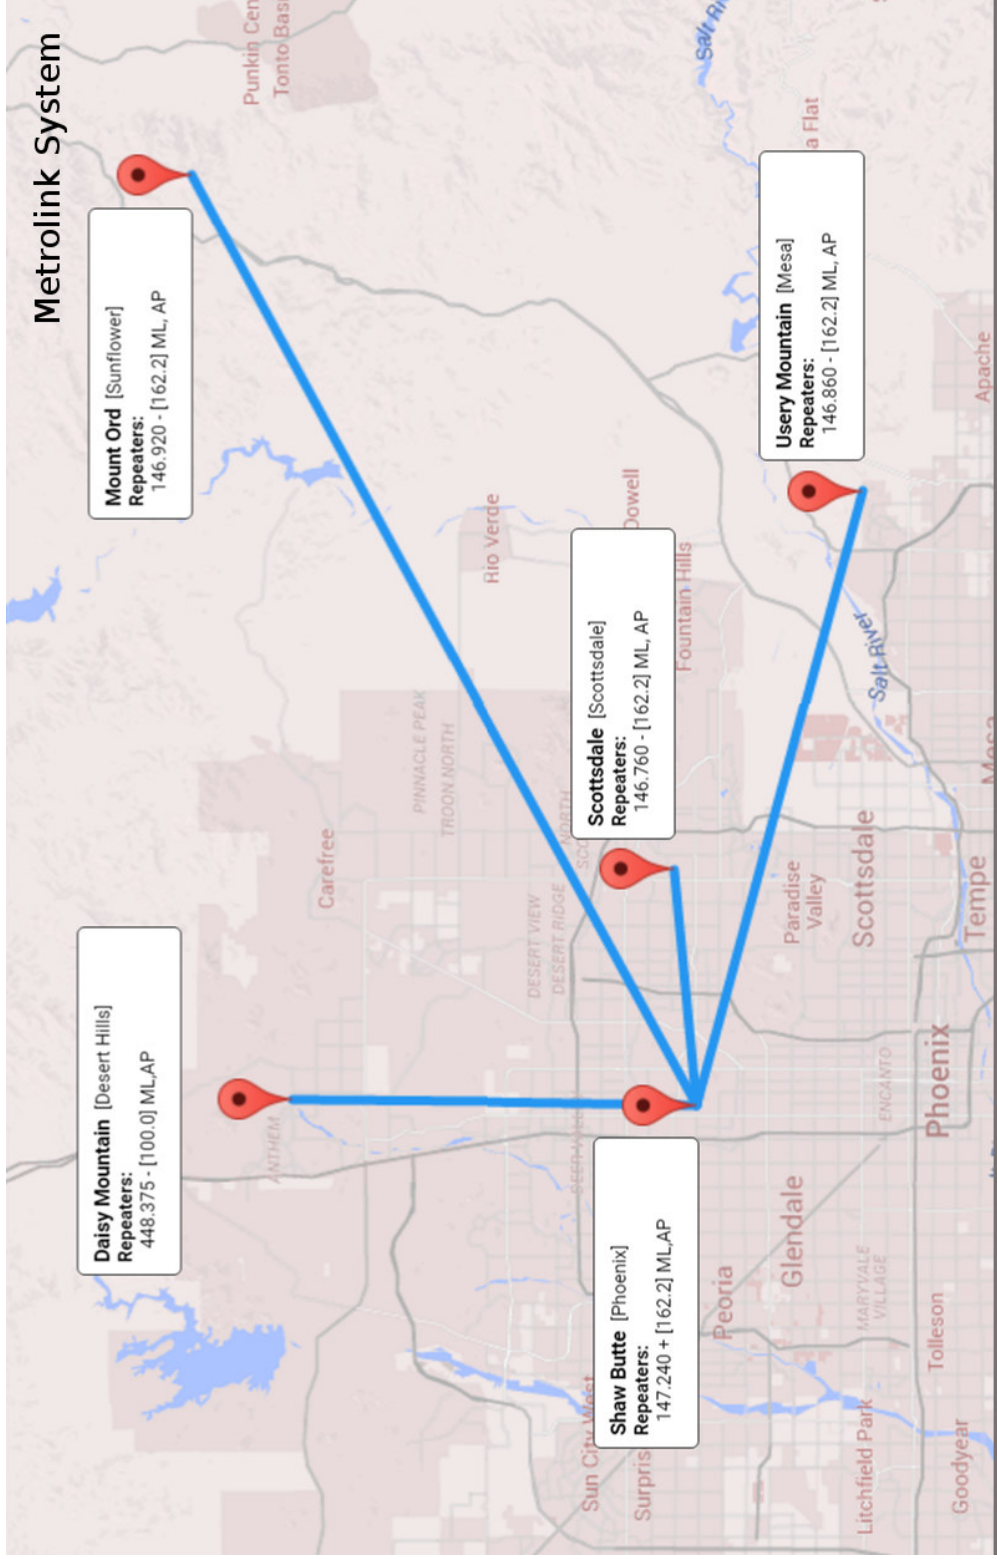

# Metrolink System

**Daisy Mountain [Desert Hills]**  
Repeaters: 448.375 - [100.0] ML, AP

**Mount Ord [Sunflower]**  
Repeaters: 146.920 - [162.2] ML, AP

**Shaw Butte [Phoenix]**  
Repeaters: 147.240 + [162.2] ML, AP

**Scottsdale [Scottsdale]**  
Repeaters: 146.760 - [162.2] ML, AP

**Usery Mountain [Mesa]**  
Repeaters: 146.860 - [162.2] ML, AP

# Rimlink System

**Mingus Mountain [Black Hills Range]**  
Repeaters: 448.500 - [100.0] RL, UTL (UCL)

**Mount Elden [Flagstaff]**  
Repeaters: 147.140 + [162.2] RL, UTL (UCL)

**Smith Peak [Aguila]**  
Repeaters: 443.775 + [100.0] RL, UTL (UCL)

**Pinal Peak [Globe]**  
Repeaters: 147.200 + [162.2] RL, UTL (UCL)  
927.4125 - [151.4] RL, UTL (UCL)